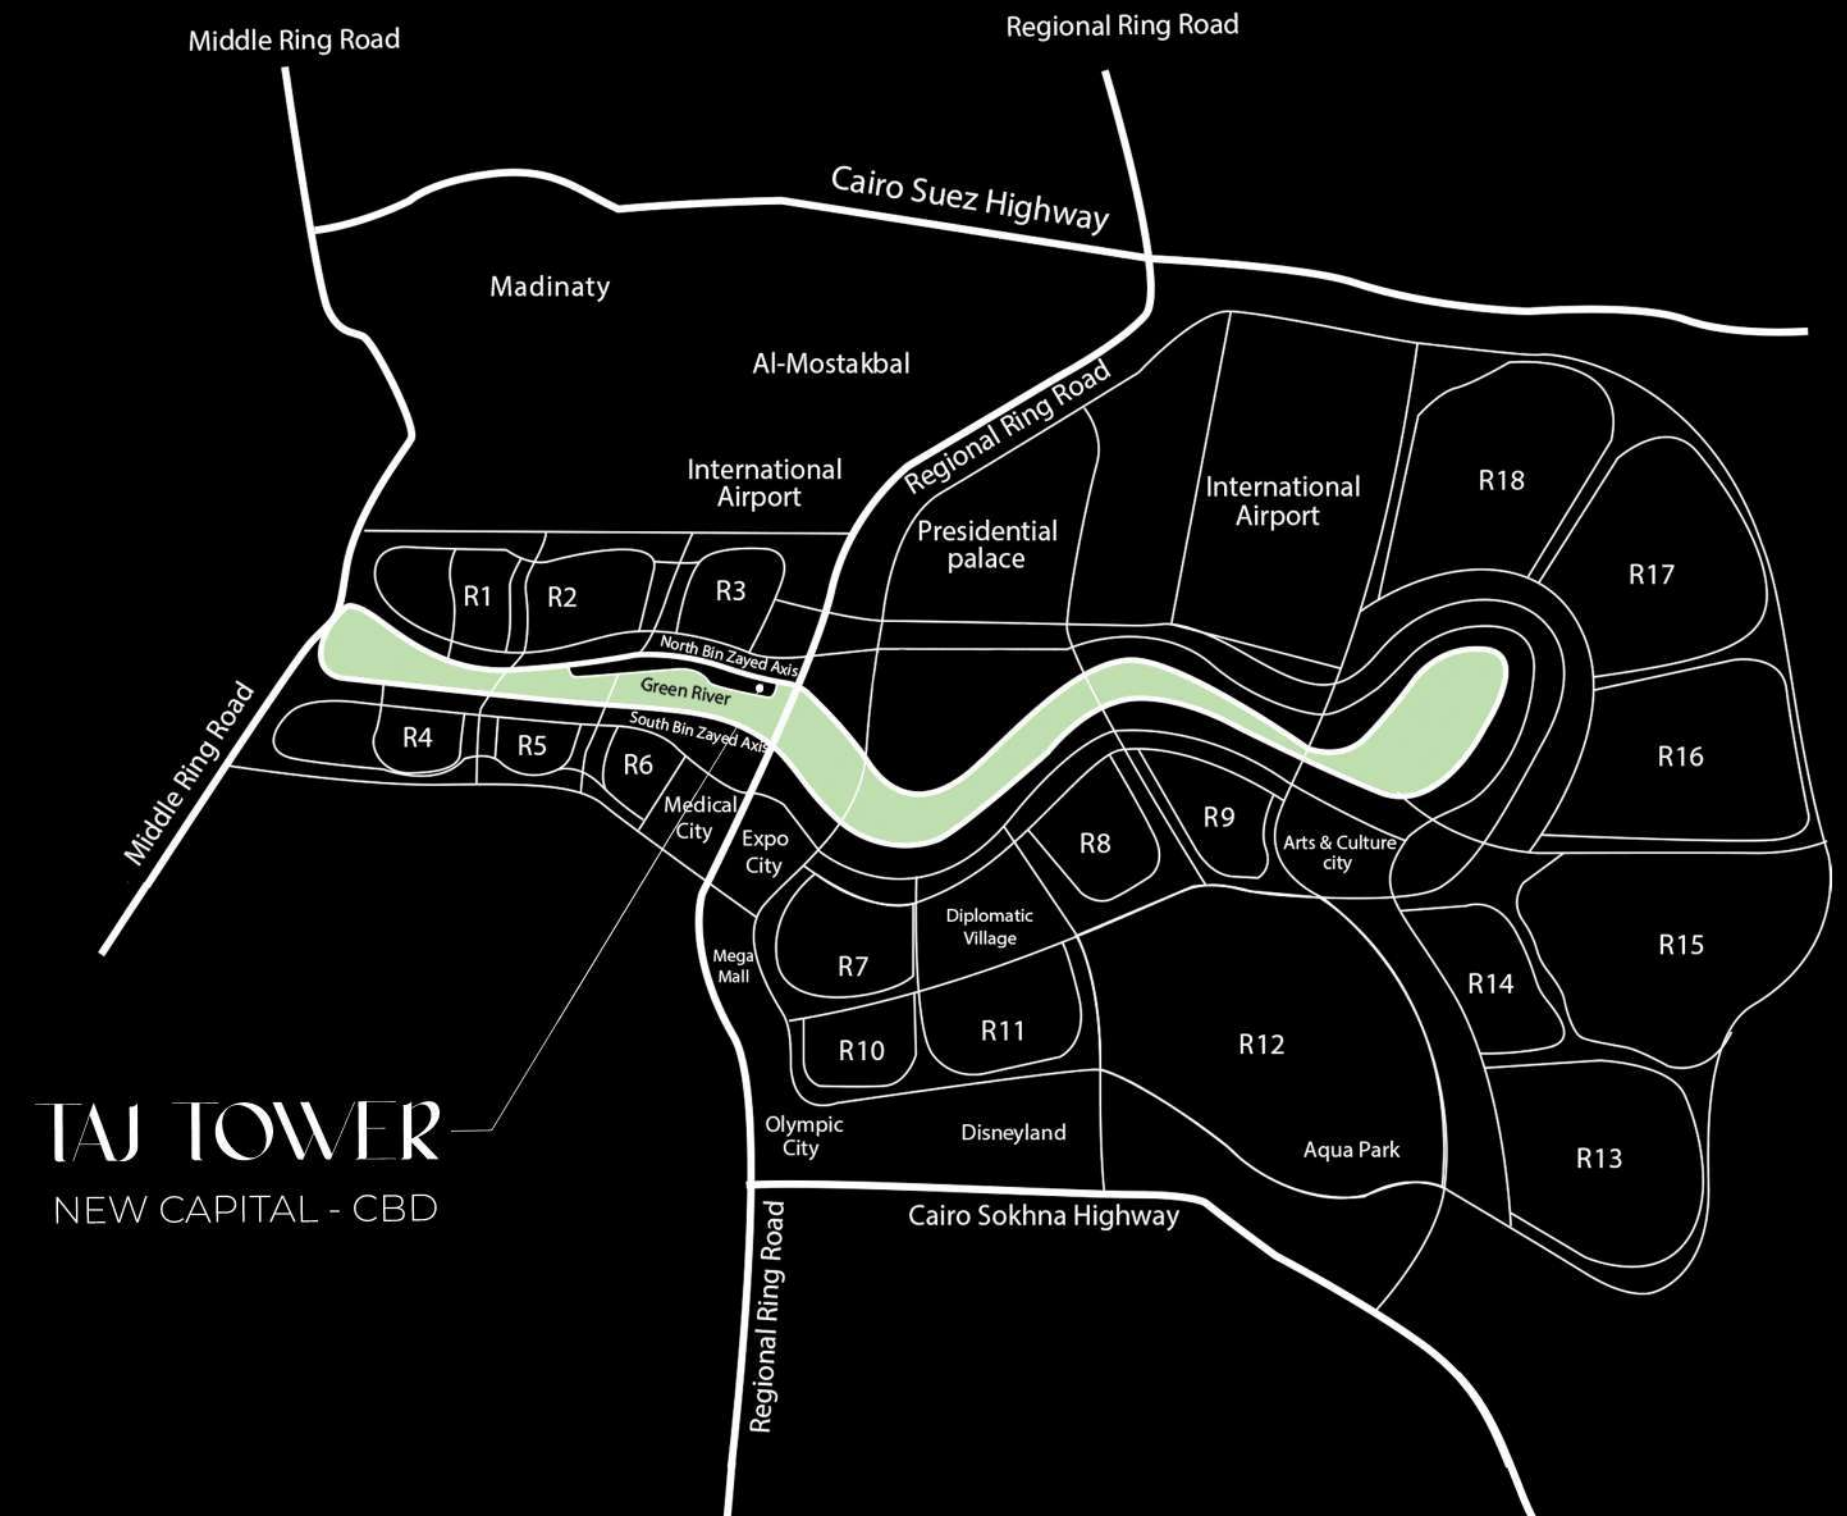

THE NEW CAPITAL

The City Of Tomorrow

Egypt's New Administrative Capital is being built from scratch in the desert 45km east of Cairo. Covering 700 square kilometers in total, the city is intended to house 34 ministries of Egypt's legendarily sprawling government, and be a new business, finance and cultural hub, with residential districts accommodate 7 million people.

In January 2019, According to Egyptian primeminister Mostafa Madbouly, Egypt has launched the green river Construction project in the new administrative capital.

The 35 km long river purposes to act as a connector between the modern and diverse urban neighborhoods. The initial phase will be of a bout the first 10 kilometers, extending from the central ring road to the regional ring with 9 billion pounds estimated investment. It will be Conducted by the housing ministry in partnership with Dar al Handasah office.

MAP & DIRECTIONS

Near To :

North and South Mohamed bin Zayed Axis, Al Amal Axis, Iconic Tower, and The Green River.

- 1) Main entrance
- 2) Administrative Entrance
- 3) Commercial Entrance
- 4) Food Court
- 5) Social Garden
- 6) Sky Garden

Location:

New Capital

CBD - CN 14

Over looking the "ICONIC TOWER"
& "GREEN RIVER"

project area:

8058 m2

Height:

180 m