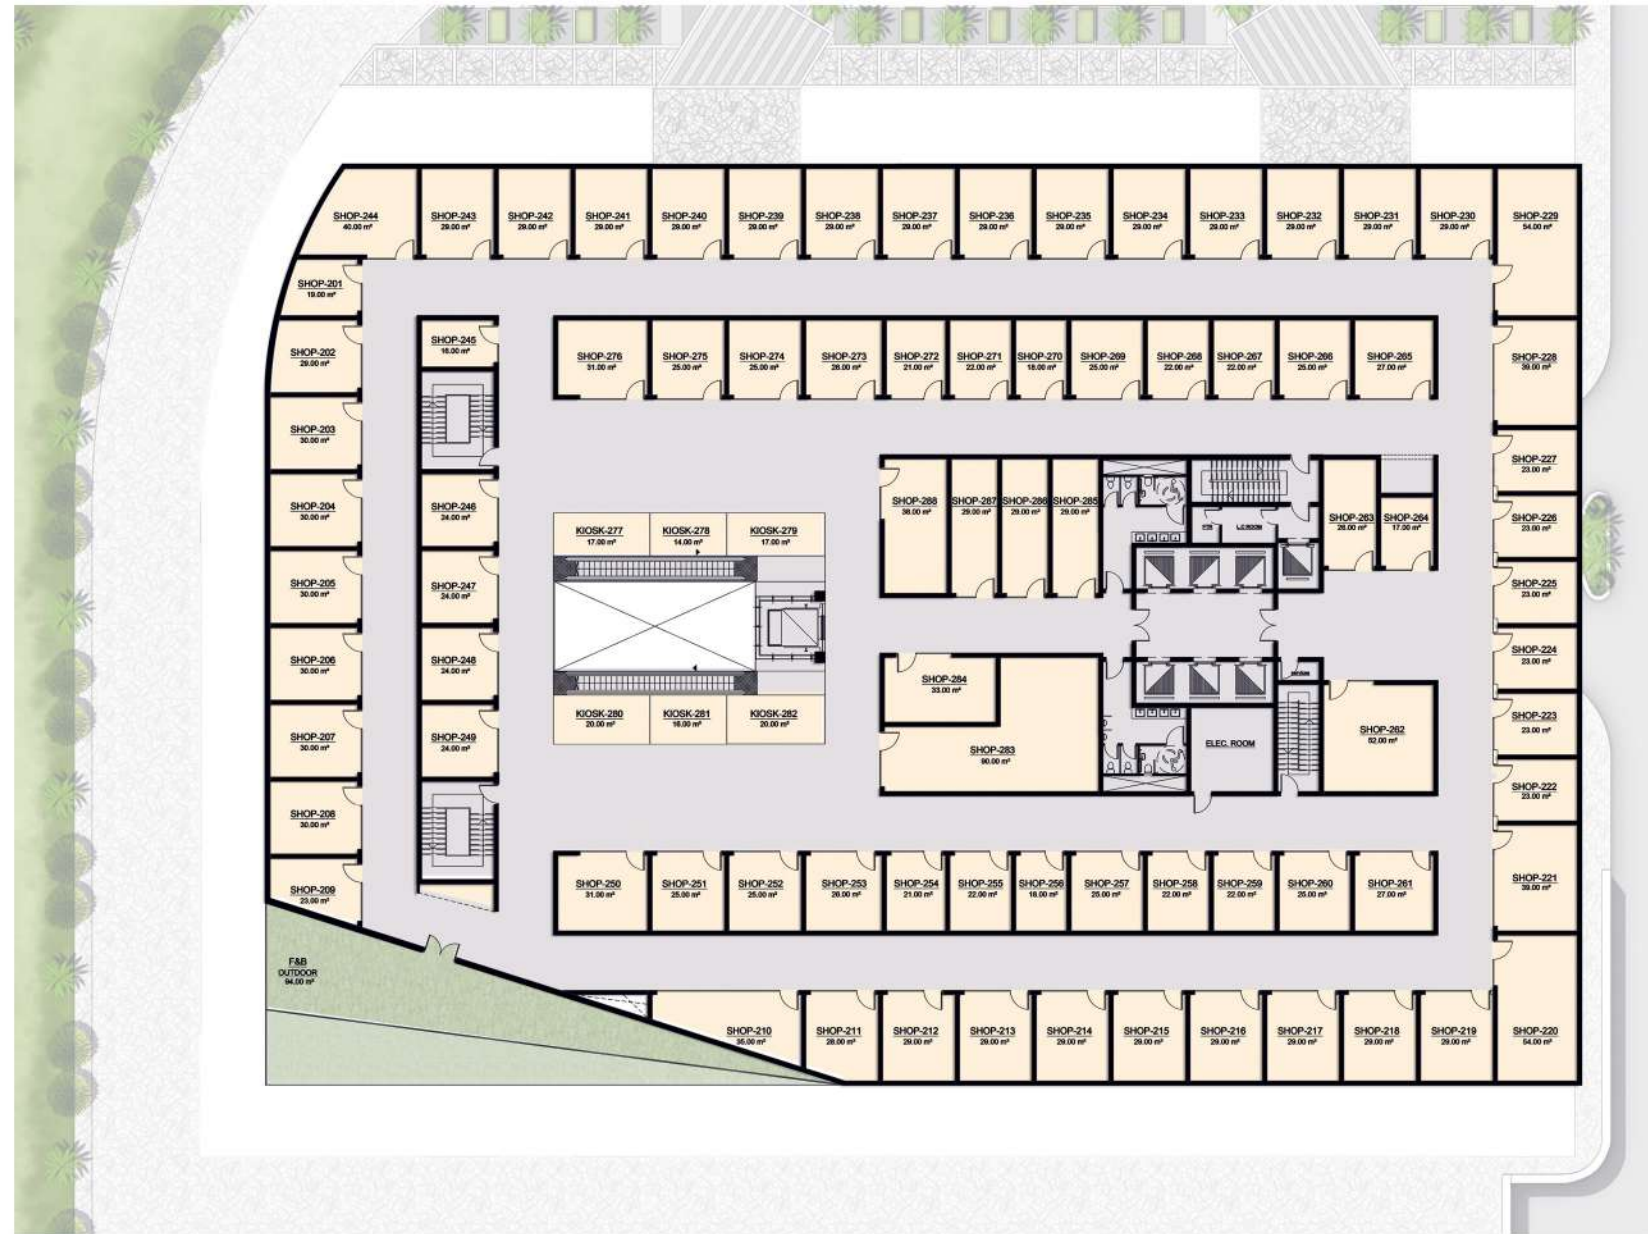

Number of floors:

43 floors

UNIT TYPES:

Administrative

from 28 m to 1200 m

Commercial

from 30 m to 1000 m

Directly in front of the
ICONIC TOWER

The Greener The Setting , The More The Relief.

Jungle is where you can enjoy greenery, fresh air, and the perfect landscape

Sky Garden

Greenery is always needed to relax and breath. Therefore, Taj Tower has Sky Garden on the 21st floor for you enjoy your break in an outdoor area.

Podium

Enjoy the commercial area in Taj Tower Podium with a huge food court and a variety of shops.

Commercial Area

Taj Tower is one the most strategic places to buy your commercial unit that is going to be near the **iconic tower**

Enjoy The
Night Charm

Units Plans

Second Floor Plan

Third Floor Plan

Fourth Floor Plan

Fifth Floor Plan

Typical Floor Plan

Sky Garden 21st Floor Plan