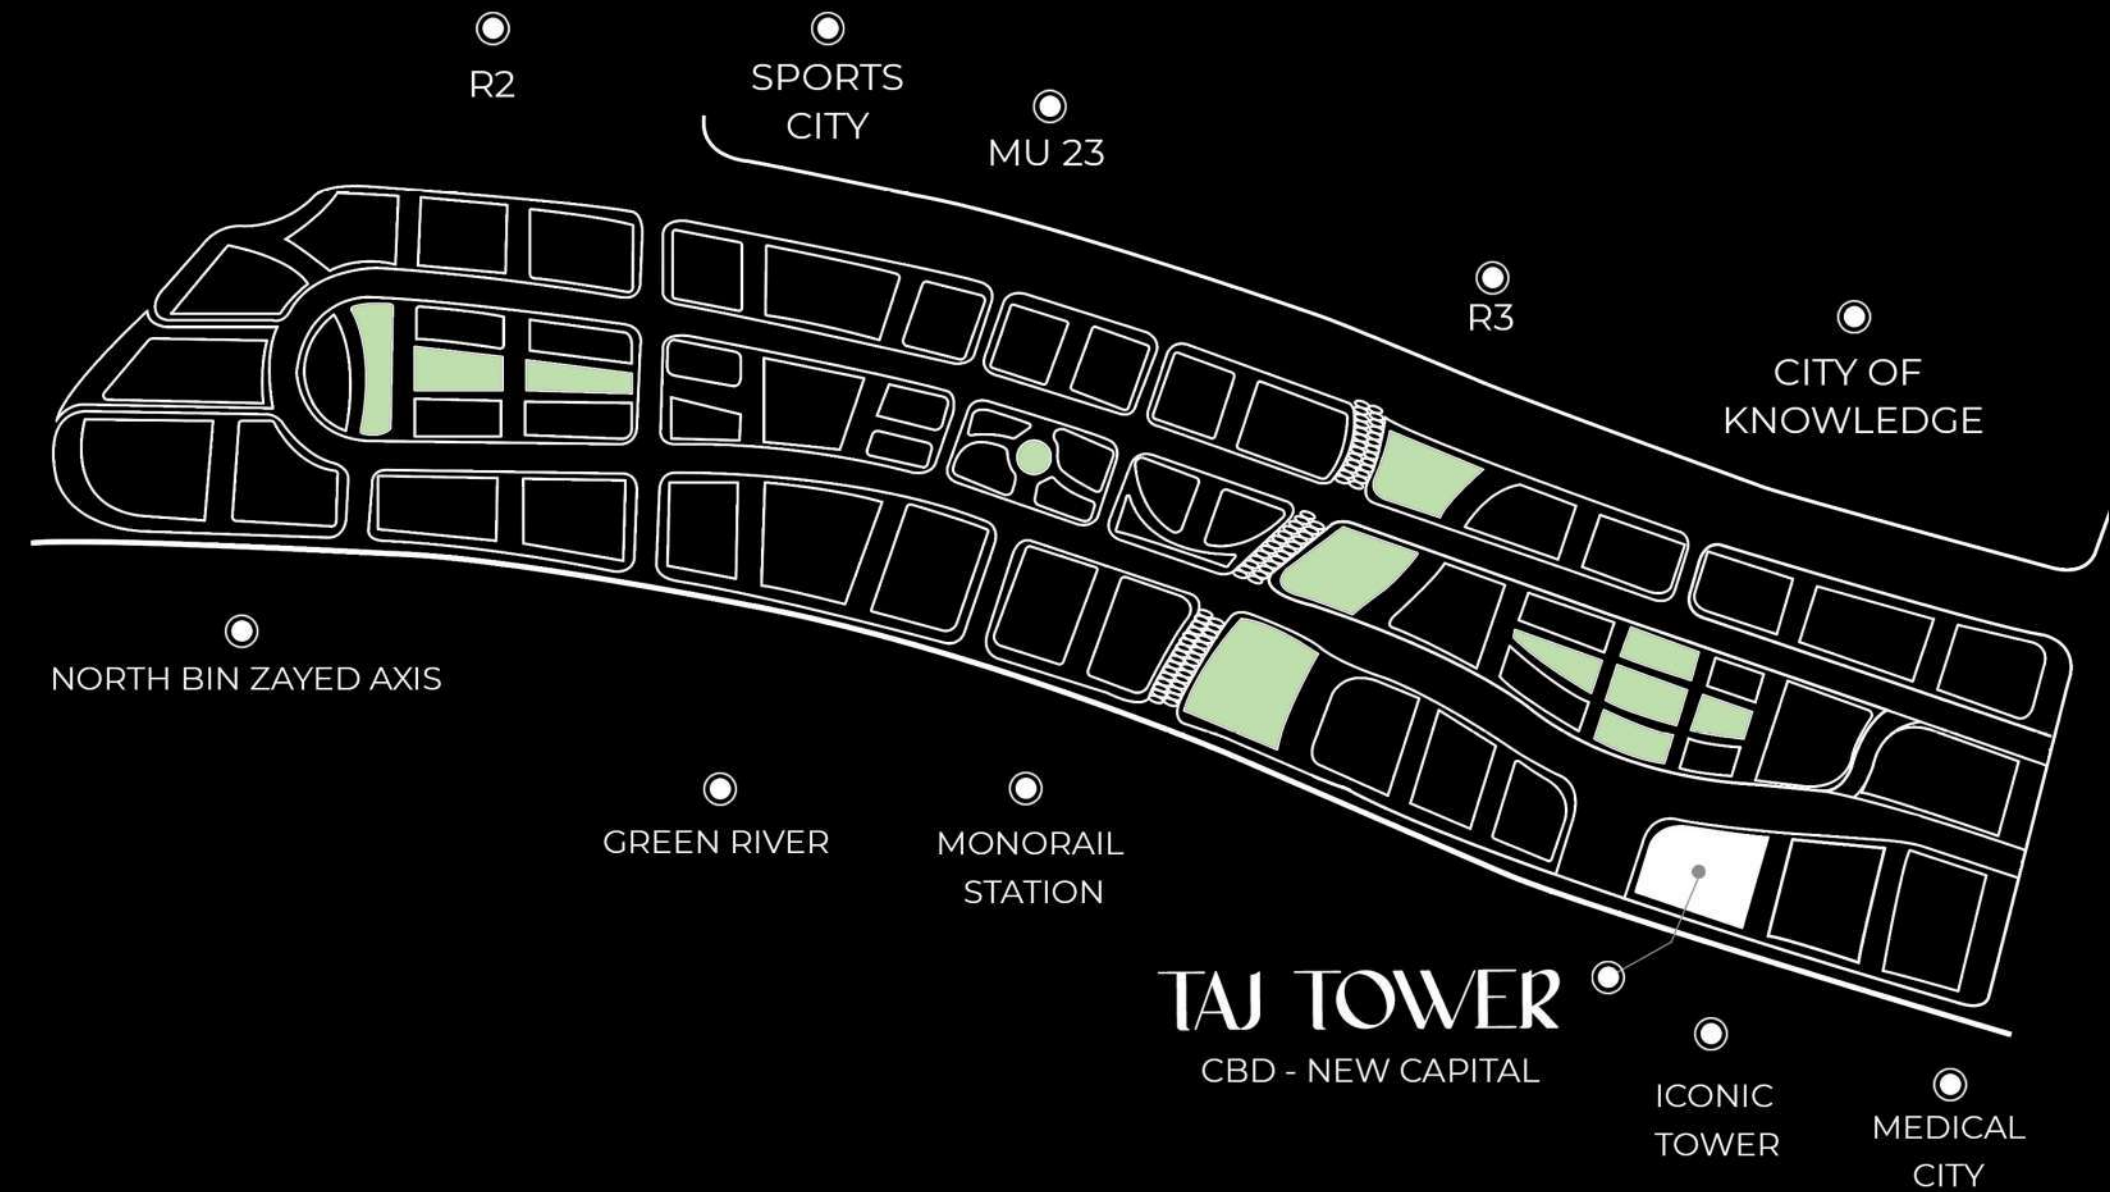

TAJ TOWER

LOCATION MAP